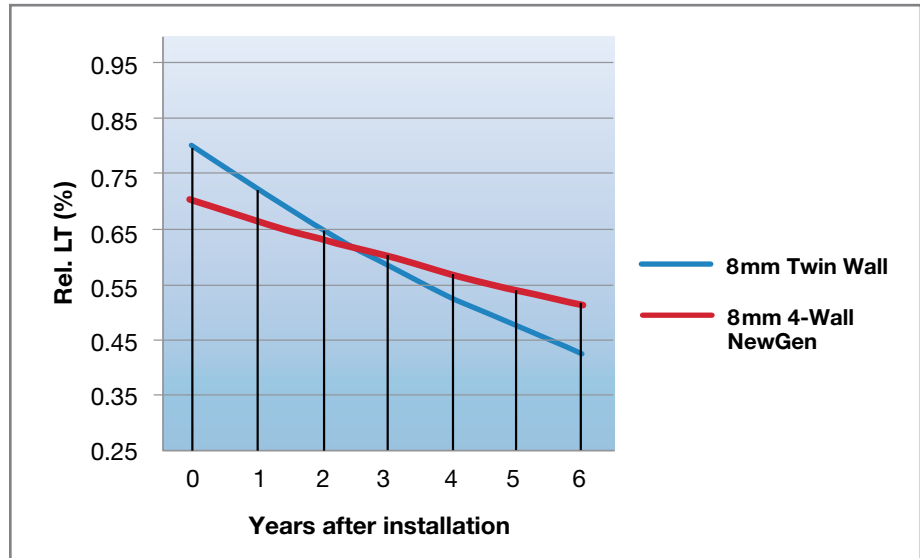

Compare the standard twin-wall on the above photo, left, to the NEWGEN 8mm 4-Wall on the right.

Do you see a difference? In comparing the NEWGEN 8 mm 4-Wall with standard 8 mm twin-wall, the 4-Wall provides 12% more thermal insulation yet there is little difference

Enlightened Design Precision Engineering

Introducing Macrolux® NEWGEN 8 MM - 4-WALL — 15 YEAR WARRANTY

Improved light transmission and thermal insulation

CO-EX's new 8mm 4-Wall Series now comes with the NewGen 15 year warranty. This means improved light transmission over time (less light transmission degrading) compared to the standard 8mm products available from CO-EX or currently on the market.

Published light transmission data tells you only half of the story regarding the performance of your greenhouse, since it refers to the light transmission at the time of installation. Light transmission for polycarbonate sheets degrades over time. The NewGen products reduce the light transmission over time with less than 50% compared with the standard product.

While having an initial light transmission of only 10% less compared to the 8mm twin wall, over time however, due to the NewGen co-extrusion, the actual light transmission of the 4-Wall

product will be comparable and then exceeds the light transmission of a standard 8mm twin wall product in less than 3 years after installation.